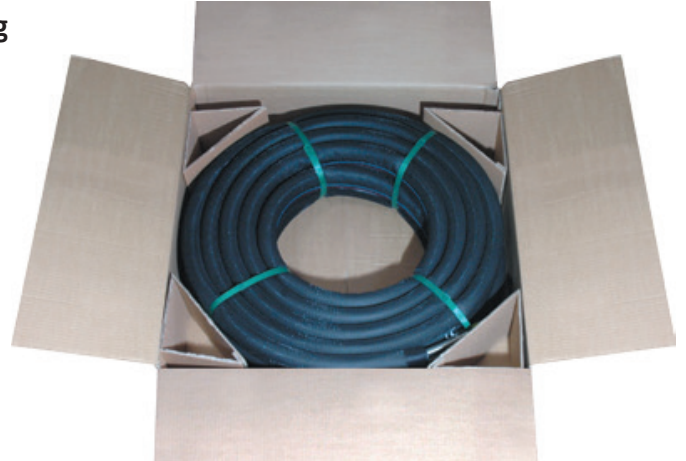

**Item No. 560150 - SOL-FLEX 3/4" 2-in-1 Flexible Stainless Steel Lineset**

**560151 - 3/4" SOL-FLEX to 3/4" BSPP female fitting**

**560152 - 3/4" SOL-FLEX to 3/4" BSPP male fitting**

- » UV Resistant, Separable Polyamide braiding
- » AISI 316L Flexible Stainless Steel Hose DN20
- » Silicone insulated sensor wire cable
- » EPDM Rubber Insulation
- » Cut to custom lengths

**Engineering Description**

The SOL-FLEX lineset is an Open Pitch DN 20 Stainless Steel flexible hose with 3/4" EPDM rubber insulation. This is covered by UV Resistant Polyamide braiding.

Lineset Properties:

**Insulation Temp. Range:** -40 - 302°F (347°F Peak)

**SS Hose Temp. Range:** -100 - 600°F

**Inner Diameter of SS Hose:** 13/16"

**Polyamide Braiding Temp. Range:** -76 - 356°F

**Outer Diameter of Each Line:** 2 3/8"

**Width of Dual Lineset:** 5"

Connector Properties:

**Connections:** Quick Set to 3/4" BSPP (Male & Female)

**Material:** MS 58 Brass

**DN 20 Stainless Steel Hose Pressure Drop Curve**