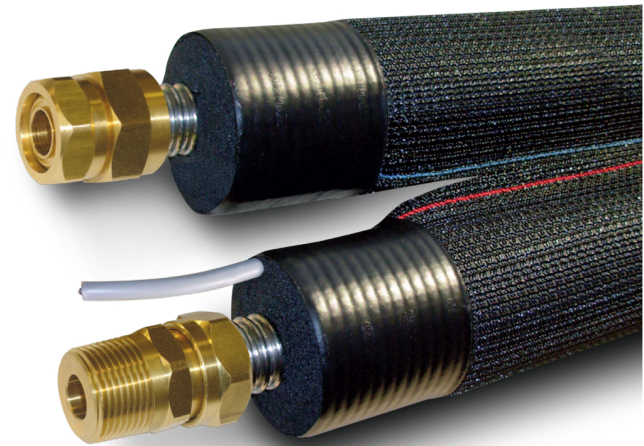

**Item No. 560150 - SOL-FLEX 3/4" 2-in-1 Flexible Stainless Steel Lineset**

**560151 - 3/4" SOL-FLEX to 3/4" BSPP female fitting**

**560152 - 3/4" SOL-FLEX to 3/4" BSPP male fitting**

- » UV Resistant, Separable Polyamide braiding
- » AISI 316L Flexible Stainless Steel Hose DN20
- » Silicone insulated sensor wire cable
- » EPDM Rubber Insulation
- » Cut to custom lengths

**Engineering Description**

The SOL-FLEX lineset is an Open Pitch DN 20 Stainless Steel flexible hose with 3/4" EPDM rubber insulation. This is covered by UV Resistant Polyamide braiding.

Lineset Properties:

**Insulation Temp. Range:** -40 - 302°F (347°F Peak)

**SS Hose Temp. Range:** -100 - 600°F

**Inner Diameter of SS Hose:** 13/16"

**Polyamide Braiding Temp. Range:** -76 - 356°F

**Outer Diameter of Each Line:** 2 3/8"

**Width of Dual Lineset:** 5"

Connector Properties:

**Connections:** Quick Set to 3/4" BSPP (Male & Female)

**Material:** MS 58 Brass

**DN 20 Stainless Steel Hose Pressure Drop Curve**