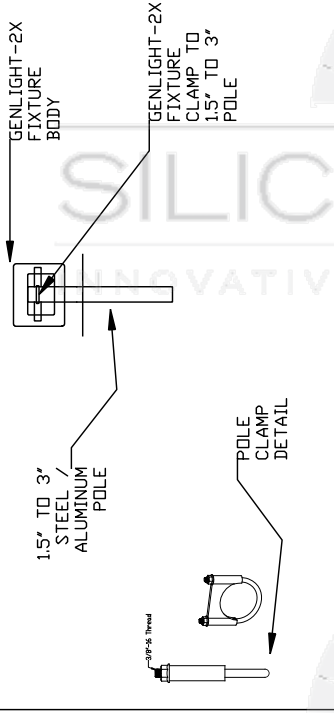

FLOOD LIGHT MOUNTING DETAIL

GENLIGHT DIMENSIONS