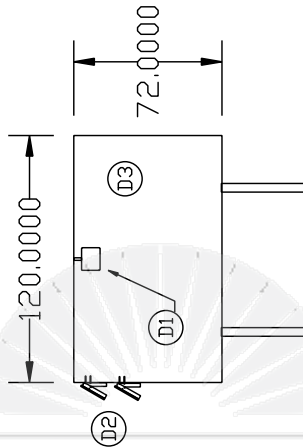

Product Specifications

Max Sign Illumination	10' x 14'
Max Area Illumination	35' x 35' (at 20' distance)
# of LEDs	120 Ultra Bright / White
Lumens	1000
Light Output Equivalency	150-250W Light Bulb
Solar Panel Type	Mono-Crystalline
Solar Panel Power Specs	10W / 18V
Solar Panel Dimensions	13.2" x 11" x 0.7"
Light Fixture Dimensions	11" x 9" x 3.5"
Weight	13.8 lbs (fixture) / 5 lbs (panel)
Lighting Circuit Efficiency	85%
Battery Type	Li-Ion
Operation Modes	Auto, Off, Charge Only
Max Operating Run Time	8-12 Hours
Warranty	3 Years

Quick Sizing Guide

Dimensions	# of Sides	# of Light Kits
10' x 14'	1	1
10' x 14'	2	2
10' x 28'	1	2
10' x 28'	2	4

What's Included In The GenLight 2X

The GenLight 2X solar sign and flood light features the industry's leading components designed and guaranteed to deliver maximum performance and cost-effectiveness.

Top / Bottom Of Sign Mounting Option

By popular demand, a new mounting option allowing you to mount your GenLight 2X to the top or bottom of your 1-sided sign.

SKU: GenLight-TP-4FT-EXT

Material: Aluminum

DRAWING NOTES
ENVIROLIGHT SOLAR BILLBOARD LIGHTING SYSTEM

1. GENLIGHT-2X FIXTURE BODY WITH INTERNAL BATTERY STORAGE. MOUNTED ON TUBULAR METAL POLE. METAL POLE AND POLE ATTACHMENT ARE NOT COMPONENTS OF STANDARD KIT ASSEMBLY. SEE PARTS LIST ON ISS-200 DRAWING FOR PART #.
2. GENLIGHT-2X SOLAR PANEL: MOUNTED TO TUBULAR METAL POLE USING GENLIGHT-2X STAINLESS STEEL POLE MOUNT. POLE MOUNT IS NOT PART OF STANDARD ASSEMBLY. SEE PARTS LIST ON ISS-200 DRAWING FOR PART #.
3. CUSTOMER SUPPLIED SIGN. SIGN AS PICTURED 6 X 10FT (TO SCALE)
4. ALTERNATIVE SOLAR PANEL MOUNTING LOCATION.
5. SOLAR PANEL STANDARD CABLE LENGTH IS 16FT. ADDITIONAL LENGTHS MAY BE PROVIDED UPON REQUEST. NO ADDITIONAL CABLING REQUIRED. INCLUDE WATERPROOF CONNECTORS BETWEEN SOLAR PANEL AND FIXTURE BODY.
6. METAL POLE IS TO BE PROVIDED BY CUSTOMER. SOLAR PANEL SHOULD BE MOUNTED FACING THE MOST SOUTHERN DIRECTION.