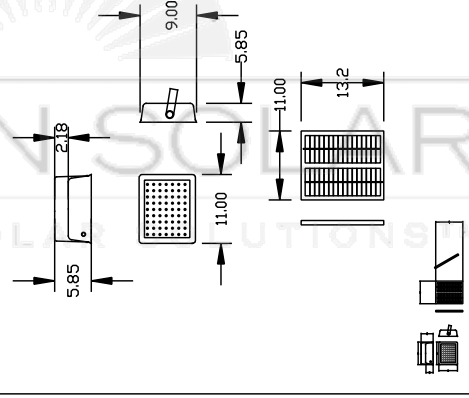

Product Specifications

Max Sign Illumination	10' x 14'
Max Area Illumination	35' x 35' (at 20' distance)
# of LEDs	120 Ultra Bright / White
Lumens	1000
Light Output Equivalency	150-250W Light Bulb
Solar Panel Type	Mono-Crystalline
Solar Panel Power Specs	10W / 18V
Solar Panel Dimensions	13.2" x 11" x 0.7"
Light Fixture Dimensions	11" x 9" x 3.5"
Weight	13.8 lbs (fixture) / 5 lbs (panel)
Lighting Circuit Efficiency	85%
Battery Type	Li-Ion
Operation Modes	Auto, Off, Charge Only
Max Operating Run Time	8-12 Hours
Warranty	3 Years

Top / Bottom Of Sign Mounting Option

By popular demand, a new mounting option allowing you to mount your GenLight 2X to the top or bottom of your 1-sided sign.

SKU: GenLight-TP-4FT-EXT

Material: Aluminum

DRAWING NOTES
ENVIROLIGHT SOLAR BILLBOARD LIGHTING SYSTEM

1. GENLIGHT-2X FIXTURE BODY WITH INTERNAL BATTERY STORAGE. MOUNTED ON TUBULAR METAL POLE. METAL POLE AND POLE ATTACHMENT ARE NOT COMPONENTS OF STANDARD KIT ASSEMBLY. SEE PARTS LIST ON ISS-200 DRAWING FOR PART #.
2. GENLIGHT-2X SOLAR PANEL: MOUNTED TO TUBULAR METAL POLE USING GENLIGHT-2X STAINLESS STEEL POLE MOUNT. POLE MOUNT IS NOT PART OF STANDARD ASSEMBLY. SEE PARTS LIST ON ISS-200 DRAWING FOR PART #.
3. CUSTOMER SUPPLIED SIGN. SIGN AS PICTURED 6 X 10FT (TO SCALE)
4. ALTERNATIVE SOLAR PANEL MOUNTING LOCATION.
5. SOLAR PANEL STANDARD CABLE LENGTH IS 16FT. ADDITIONAL LENGTHS MAY BE PROVIDED UPON REQUEST. NO ADDITIONAL CABLING REQUIRED. INCLUDE WATERPROOF CONNECTORS BETWEEN SOLAR PANEL AND FIXTURE BODY.
6. METAL POLE IS TO BE PROVIDED BY CUSTOMER. SOLAR PANEL SHOULD BE MOUNTED FACING THE MOST SOUTHERN DIRECTION.

TYPICAL SYSTEM CONFIGURATION

EXTENSION ARM

SOLAR FLAG LIGHTING KIT

FLOOD LIGHT MOUNTING DETAIL

GENLIGHT DIMENSIONS

MADE IN THE USA

Designed: SM
Drawn: SM
Checked: AF
Date: 1/5/2015
SCALE: NTS
GENLIGHT-2X SERIES
ISS-100